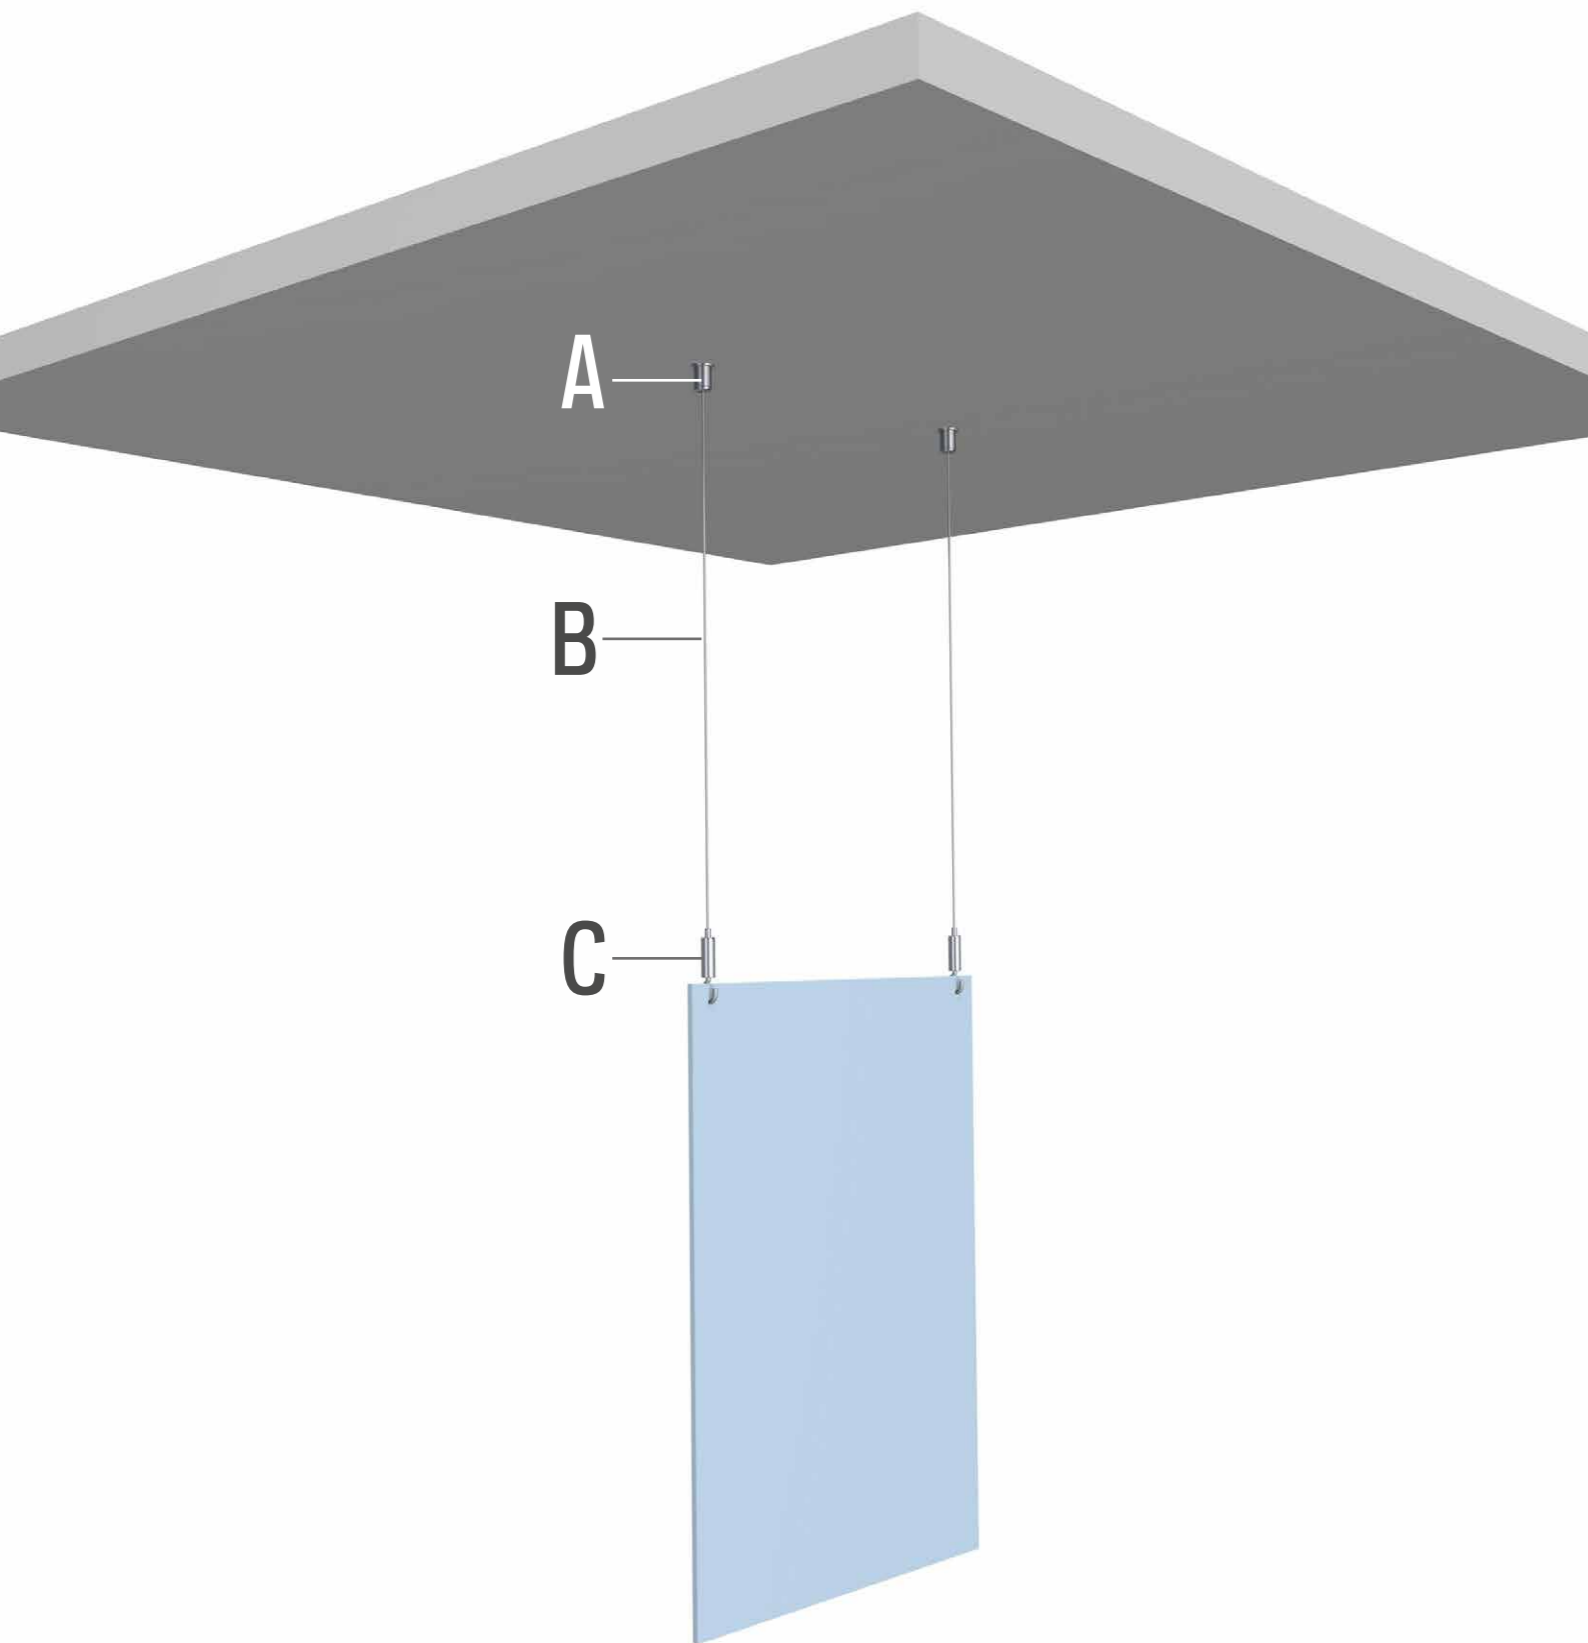

CEILING

COMBINATION SHOWN:
A2 + B2 + C3

POSSIBLE COMBINATIONS:
A1/A2 + B1/B2 + C1/C2/C3/C4/C5/C6/C7
A3 + B3/B4 + C1/C2/C3/C4/C5/C6/C7

CEILING

A			A2			A3
CEILING BRACKET BLACK CO1BL	FISCHER DUOPOWER 5X25 5 mm	SCREW 3,5 X 40 mm	CEILING BRACKET NICKEL CO1NI	FISCHER DUOPOWER 5X25 5 mm	SCREW 3,5 X 40 mm	CEILING SUSPENSION AUTO GRIP 1,2 mm CS01NI
7807.100	9.4934	9.4945	7807.110	9.4934	9.4945	7807.140

B		B2		B3		B4	
STEELWIRE + SLIDER 1,2 mm 300 cm BLACK	STEELWIRE + SLIDER 1,2 mm 300 cm NICKEL	STEELWIRE 7 x 7 1,2 mm 10 m*	STEELWIRE BLACK 7 x 7 1,2 mm 3 m*	STEELWIRE 7 x 7 1,2 mm 10 m*	STEELWIRE BLACK 7 x 7 1,2 mm 3 m*	STEELWIRE 7 x 7 1,2 mm 10 m*	STEELWIRE BLACK 7 x 7 1,2 mm 3 m*
7807.200	7807.210	7807.350	7807.360	7807.350	7807.360	7807.350	7807.360