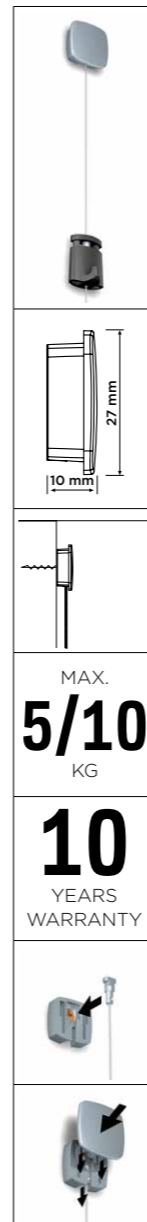

# UNIQ HANGER

### A different way to hang wall decorations

In some spaces, it either isn't possible or desirable to use a hanging rail. The Uniq Hanger offers a solution for these situations. Not only is it easy and safe to hang a picture frame on the wall and easily adjust the height, but it also creates a certain look. The combination of the stainless steel button with the steel wire might result in just the look you want to create in an interior. You also have the option of fully concealing the system behind your photo frame or painting.

### Hanging a frame without a rail

The Uniq Hanger consists of a wall fitting with cover, Twister 1 mm steel wire and a Micro Grip 1 mm suspension hook. It's easy to insert the steel wire in the wall fitting, and then just slide the stainless steel cover over this. After you slide the Micro Grip 1 mm over the steel wire, you can adjust the height. The Uniq Hanger may also be used with perlon hanging wires.

UNIQU HANGER		
		
ø 6mm	max. 10 kg	max. 5 kg
UNIQU HANGER	SET UNIQU HANGER TWISTER 1 mm STEELWIRE 200 cm + MICRO GRIP 1 mm	SET UNIQU HANGER TWISTER 1 mm PERLON 200 cm + MICRO GRIP 1 mm
ARTICLE NO. 7805.042	7840.220	7840.240