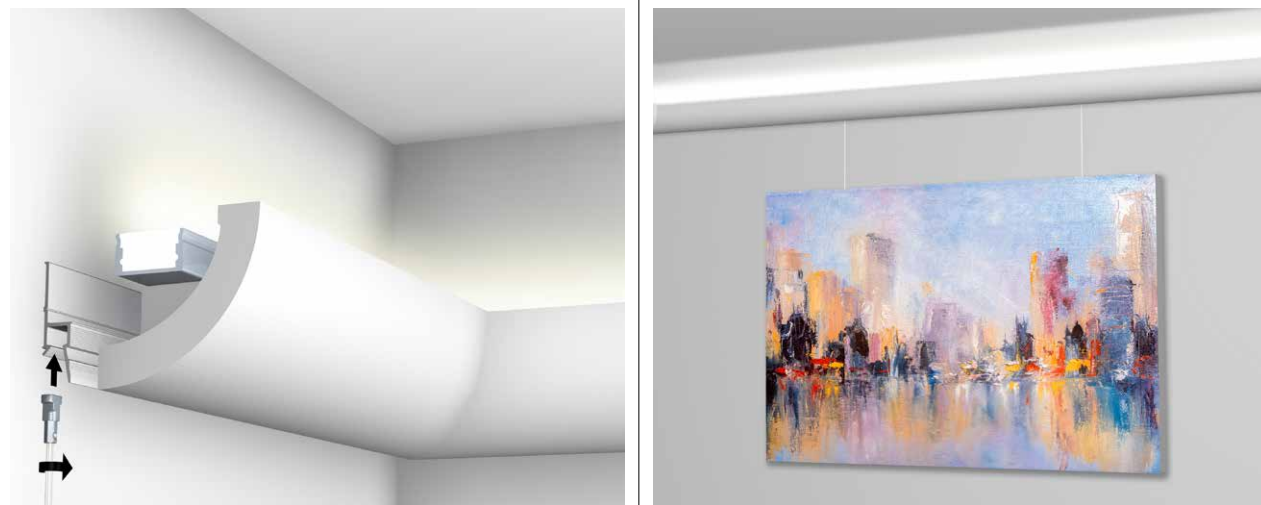

DECO RAIL / DECO RAIL LED

DECO RAIL (IN COMBINATION WITH CORNICE)

DECO RAIL LED (IN COMBINATION WITH LIGHTING PROFILE)

SHADOWLINE

SHADOWLINE DRYWALL (IN COMBINATION WITH DRYWALL)

SHADOWLINE MASONRY (IN COMBINATION WITH BRICKWALL)

DECO RAIL

20
KG/M

10
YEAR
WARRANTY

4 SCREWS / M

Flexible options for smooth walls with Deco Rail

The Deco Rail is a hanging rail for pictures and wall decorations that is mounted behind a cornice. The hanging system becomes invisible as a result, while still offering all the advantages of a flexible hanging system. Walls with a clean, smooth finish remain undamaged, even though it is still possible to hang and move paintings continually. Hanging wires may be clicked into the rail behind the cornice at any desired location. This is the major benefit of the Deco Rail; flexibility and a guarantee for a high-quality finish. There are many different styles of cornice rails, and this hanging rail can be installed behind every type. The Deco Rail is available in combination with a selection of three different types of cornices: Basic, Modern and Classic.

RAIL / CORNICE MOULDINGS

DECO RAIL - WHITE PRIMER RAL 9016	CX 110 BASIC	CX 126 MODERN	C 213 T CLASSIC
ARTICLE NO. 200 cm	05.75100	05.75110	05.75126
MOULDING DIMENSIONS	4 x 4,5 x 200 cm	9 x 9 x 200 cm	8 x 8 x 200 cm