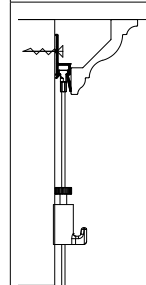

DECO RAIL

20
KG/M

10
YEAR
WARRANTY

4 SCREWS / M

Flexible options for smooth walls with Deco Rail

The Deco Rail is a hanging rail for pictures and wall decorations that is mounted behind a cornice. The hanging system becomes invisible as a result, while still offering all the advantages of a flexible hanging system. Walls with a clean, smooth finish remain undamaged, even though it is still possible to hang and move paintings continually. Hanging wires may be clicked into the rail behind the cornice at any desired location. This is the major benefit of the Deco Rail; flexibility and a guarantee for a high-quality finish. There are many different styles of cornice rails, and this hanging rail can be installed behind every type. The Deco Rail is available in combination with a selection of three different types of cornices: Basic, Modern and Classic.

RAIL / CORNICE MOULDINGS

DECO RAIL - WHITE PRIMER RAL 9016	CX 110 BASIC	CX 126 MODERN	C 213 T CLASSIC
ARTICLE NO. 200 cm	05.75100	05.75110	05.75126
MOULDING DIMENSIONS	4 x 4,5 x 200 cm	9 x 9 x 200 cm	8 x 8 x 200 cm