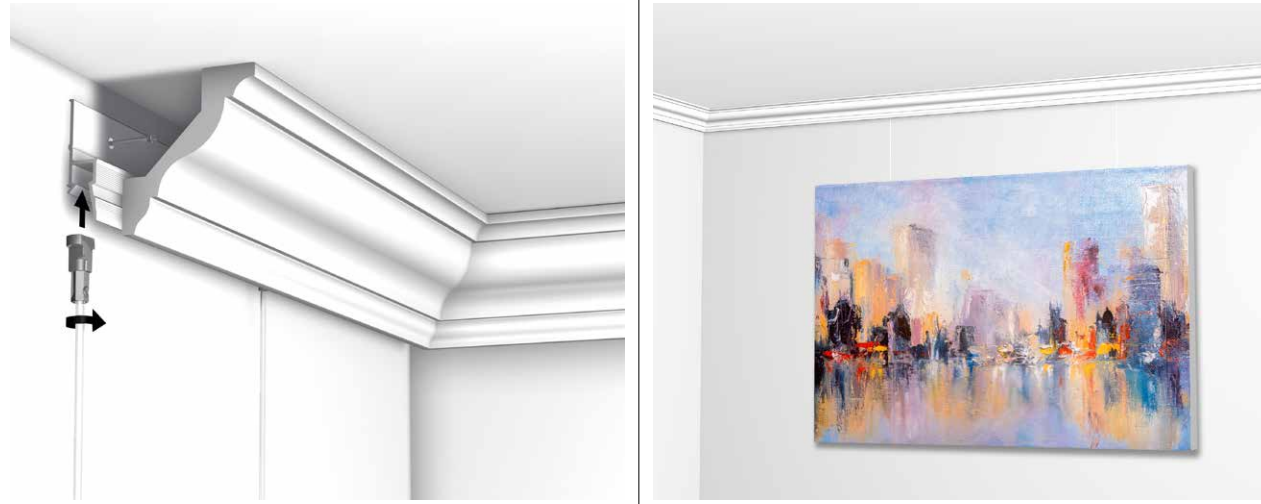

DECO RAIL / DECO RAIL LED

DECO RAIL (IN COMBINATION WITH CORNICE)

DECO RAIL LED (IN COMBINATION WITH LIGHTING PROFILE)

SHADOWLINE

SHADOWLINE DRYWALL (IN COMBINATION WITH DRYWALL)

SHADOWLINE MASONRY (IN COMBINATION WITH BRICKWALL)

DECO RAIL

20
KG/M

10
YEAR
WARRANTY

4 SCREWS / M

Flexible options for smooth walls with Deco Rail

The Deco Rail is a hanging rail for pictures and wall decorations that is mounted behind a cornice. The hanging system becomes invisible as a result, while still offering all the advantages of a flexible hanging system. Walls with a clean, smooth finish remain undamaged, even though it is still possible to hang and move paintings continually. Hanging wires may be clicked into the rail behind the cornice at any desired location. This is the major benefit of the Deco Rail; flexibility and a guarantee for a high-quality finish. There are many different styles of cornice rails, and this hanging rail can be installed behind every type. The Deco Rail is available in combination with a selection of three different types of cornices: Basic, Modern and Classic.