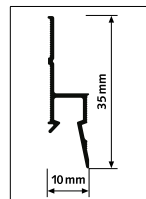

DECO RAIL

20
KG/M

10
YEAR
WARRANTY