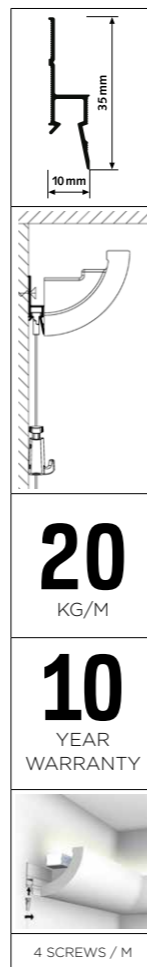

DECO RAIL / DECO RAIL LED

DECO RAIL (IN COMBINATION WITH CORNICE)

DECO RAIL LED (IN COMBINATION WITH LIGHTING PROFILE)

SHADOWLINE

SHADOWLINE DRYWALL (IN COMBINATION WITH DRYWALL)

SHADOWLINE MASONRY (IN COMBINATION WITH BRICKWALL)

DECO RAIL LED

Invisible hanging system with subtle indirect lighting

The Deco Rail LED is a hanging system and lighting profile, with subtle indirect LED lighting in one. With the lighting profile C362 by ORAC, you add indirect lighting by diffusing light from the wall. A modern, ambient finish within the interior. Combining the Deco Rail with the lighting profile results in an invisible hanging system and allows flexible adornment of the walls. With no damage to sleekly finished walls, pictures can be hung and moved around whenever you please. Hanging wires can be clicked anywhere along the rail behind the lighting profile. The indirect lighting profile is supplied without the LED.

RAIL / LIGHTING PROFILE

DECO RAIL - WHITE/PRIMER RAL 9016

C362 LIGHTING PROFILE

ARTICLE NO. 200 cm	05.75100	05.75362
PROFILE DIMENSIONS	5 x 5 x 200 cm	

FASTENER MATERIAL

290 ml (voor 7 - 8 m)

GLUE FOR DECO RAIL LED