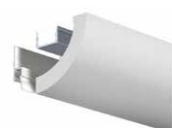

DECO RAIL LED

Invisible hanging system with subtle indirect lighting

The Deco Rail LED is a hanging system and lighting profile, with subtle indirect LED lighting in one. With the lighting profile C362 by ORAC, you add indirect lighting by diffusing light from the wall. A modern, ambient finish within the interior. Combining the Deco Rail with the lighting profile results in an invisible hanging system and allows flexible adornment of the walls. With no damage to sleekly finished walls, pictures can be hung and moved around whenever you please. Hanging wires can be clicked anywhere along the rail behind the lighting profile. The indirect lighting profile is supplied without the LED.

RAIL / LIGHTING PROFILE

DECO RAIL - WHITE/PRIMER RAL 9016

C362 LIGHTING PROFILE

ARTICLE NO. 200 cm	05.75100	05.75362
PROFILE DIMENSIONS	5 x 5 x 200 cm	

FASTENER MATERIAL

290 ml (voor 7 - 8 m)

GLUE FOR DECO RAIL LED