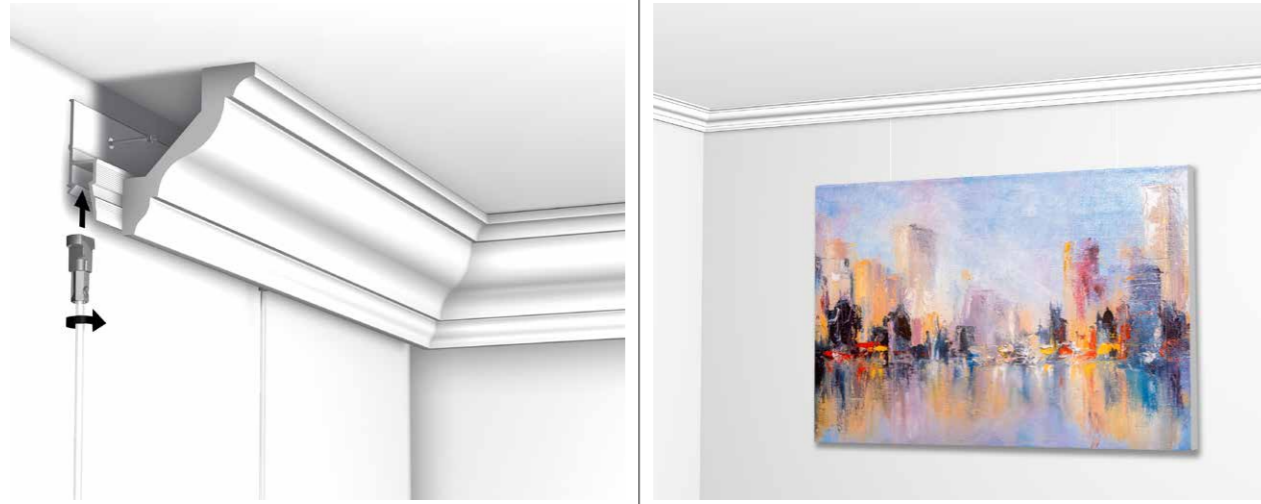

DECO RAIL / DECO RAIL LED

DECO RAIL (IN COMBINATION WITH CORNICE)

DECO RAIL LED (IN COMBINATION WITH LIGHTING PROFILE)

SHADOWLINE

SHADOWLINE DRYWALL (IN COMBINATION WITH DRYWALL)

SHADOWLINE MASONRY (IN COMBINATION WITH BRICKWALL)

DECO RAIL LED

Invisible hanging system with subtle indirect lighting

The Deco Rail LED is a hanging system and lighting profile, with subtle indirect LED lighting in one. With the lighting profile C362 by ORAC, you add indirect lighting by diffusing light from the wall. A modern, ambient finish within the interior. Combining the Deco Rail with the lighting profile results in an invisible hanging system and allows flexible adornment of the walls. With no damage to sleekly finished walls, pictures can be hung and moved around whenever you please. Hanging wires can be clicked anywhere along the rail behind the lighting profile. The indirect lighting profile is supplied without the LED.

RAIL / LIGHTING PROFILE

DECO RAIL - WHITE/PRIMER RAL 9016

C362 LIGHTING PROFILE

ARTICLE NO. 200 cm	05.75100	05.75362
PROFILE DIMENSIONS	5 x 5 x 200 cm	

FASTENER MATERIAL

290 ml (voor 7 - 8 m)

GLUE FOR DECO RAIL LED