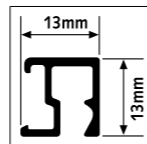

CONTOUR RAIL

20
KG/M

10
YEAR
WARRANTY

3 CLIPS / M

Compact and attractive hanging system

"Less rail, more art". Contour Rail gets the job done in spite of its minimal dimensions, and has an attractive, sleek design. Hanging pictures, or hanging and moving framed photos is easy thanks to the Contour Rail. Using the clips, the picture rails may be mounted to the wall (minimum distance from the ceiling: 15 mm). In addition to the aluminium version of the rail, the available model in white may be painted in any colour. The refined style of the 1 mm Twister hanging wires with Micro Grip 1 mm suspension hook make them a perfect match for the compact shape of this hanging system.

RAIL

CONTOUR RAIL - WHITE PRIMER RAL 9016

END CAP

200 cm P/1*

300 cm P/1*

WHITE

ARTICLE NO. 30.11201

30.11301

30.31210

FASTENER KIT WHITE

ARTICLE NO. 30.31310

30.31330

CONTENT FASTENER KIT

		QUANTITY 200 cm	QUANTITY 300 cm
30.31110	CLICK&CONNECT	6x	9x
9.4945	SCREW	6x	9x
9.4934	PLUG	6x	9x
30.31210 (WHITE)	END CAP	2x	2x
2388	INSTRUCTION	1x	1x