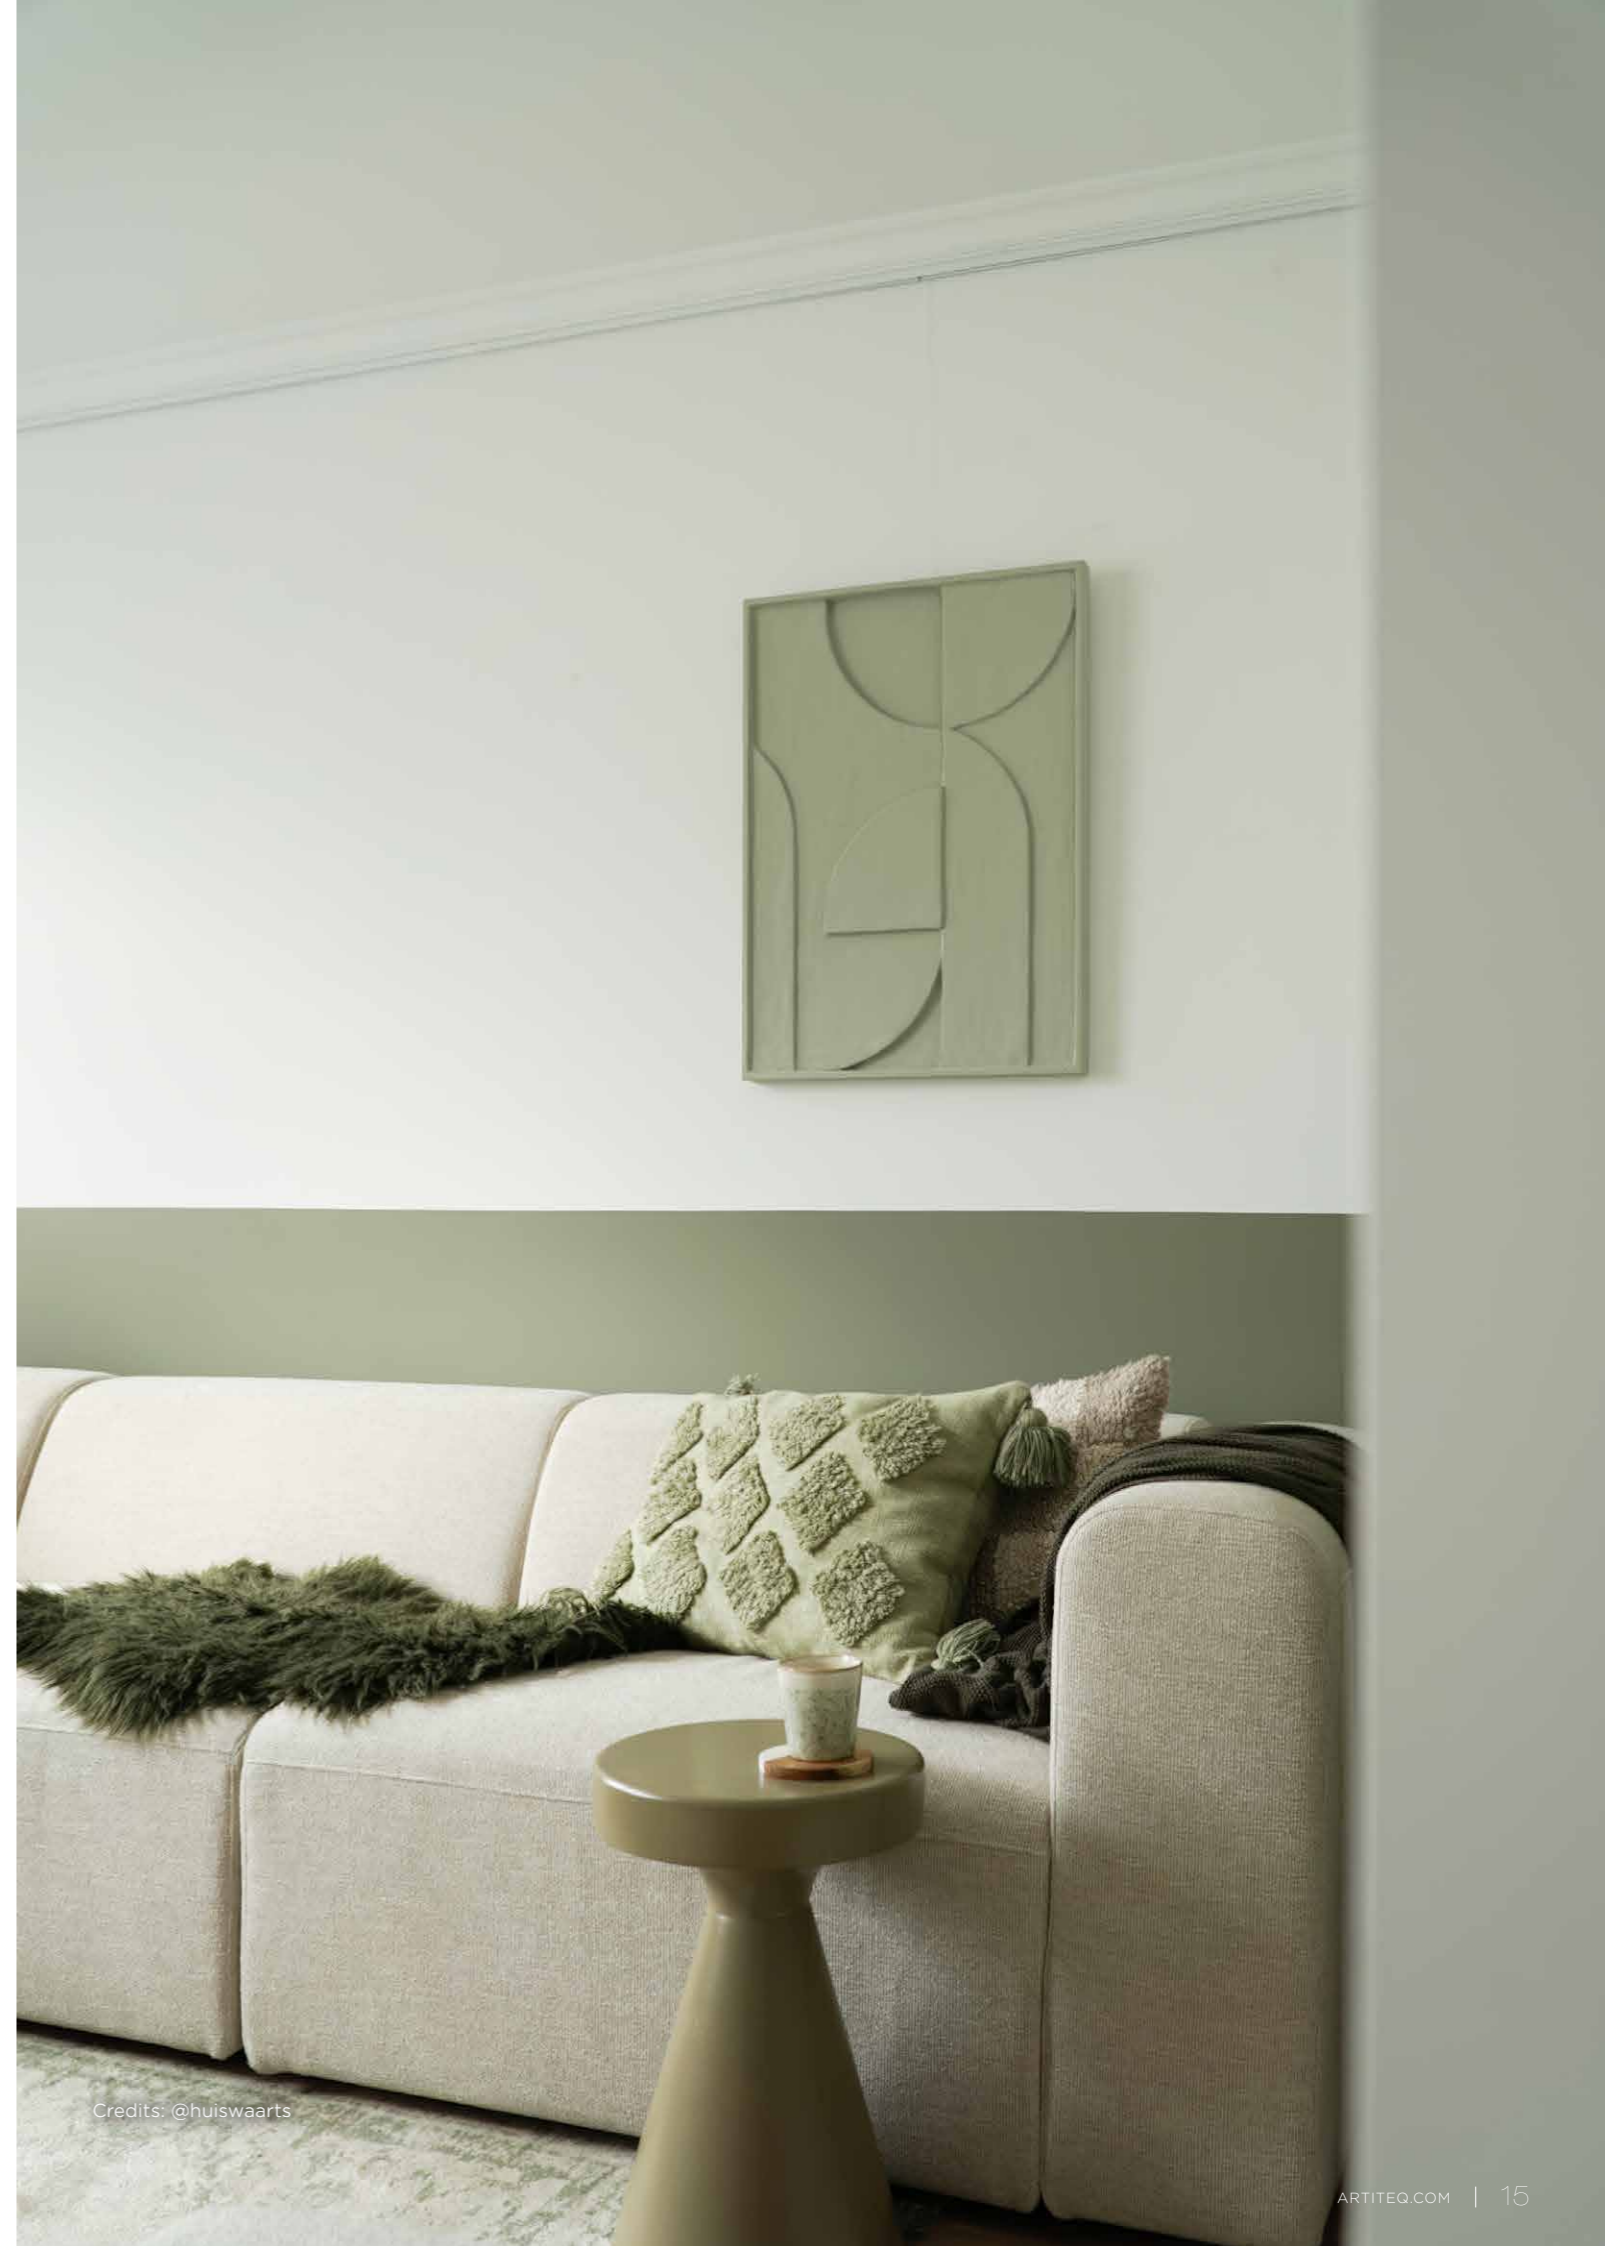

Credits: @huiswaarts