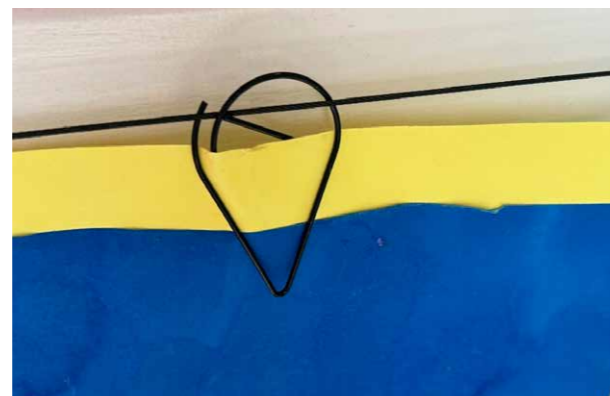

# TENSION SET WIRE

For hanging drawings, posters, crafts, garlands or decorations horizontally, this Tension wire set is the solution. The Tension wire set consists of 300 cm long black steel wire and can be combined with black paper clips in the shape of a water drop or black paper clips. The black steel wire is magnetic - choose fun magnets to hang the drawings that way. Attach the wall mount to the wall at the desired height and tension the steel wire. Perfect for the classroom or school hallways!