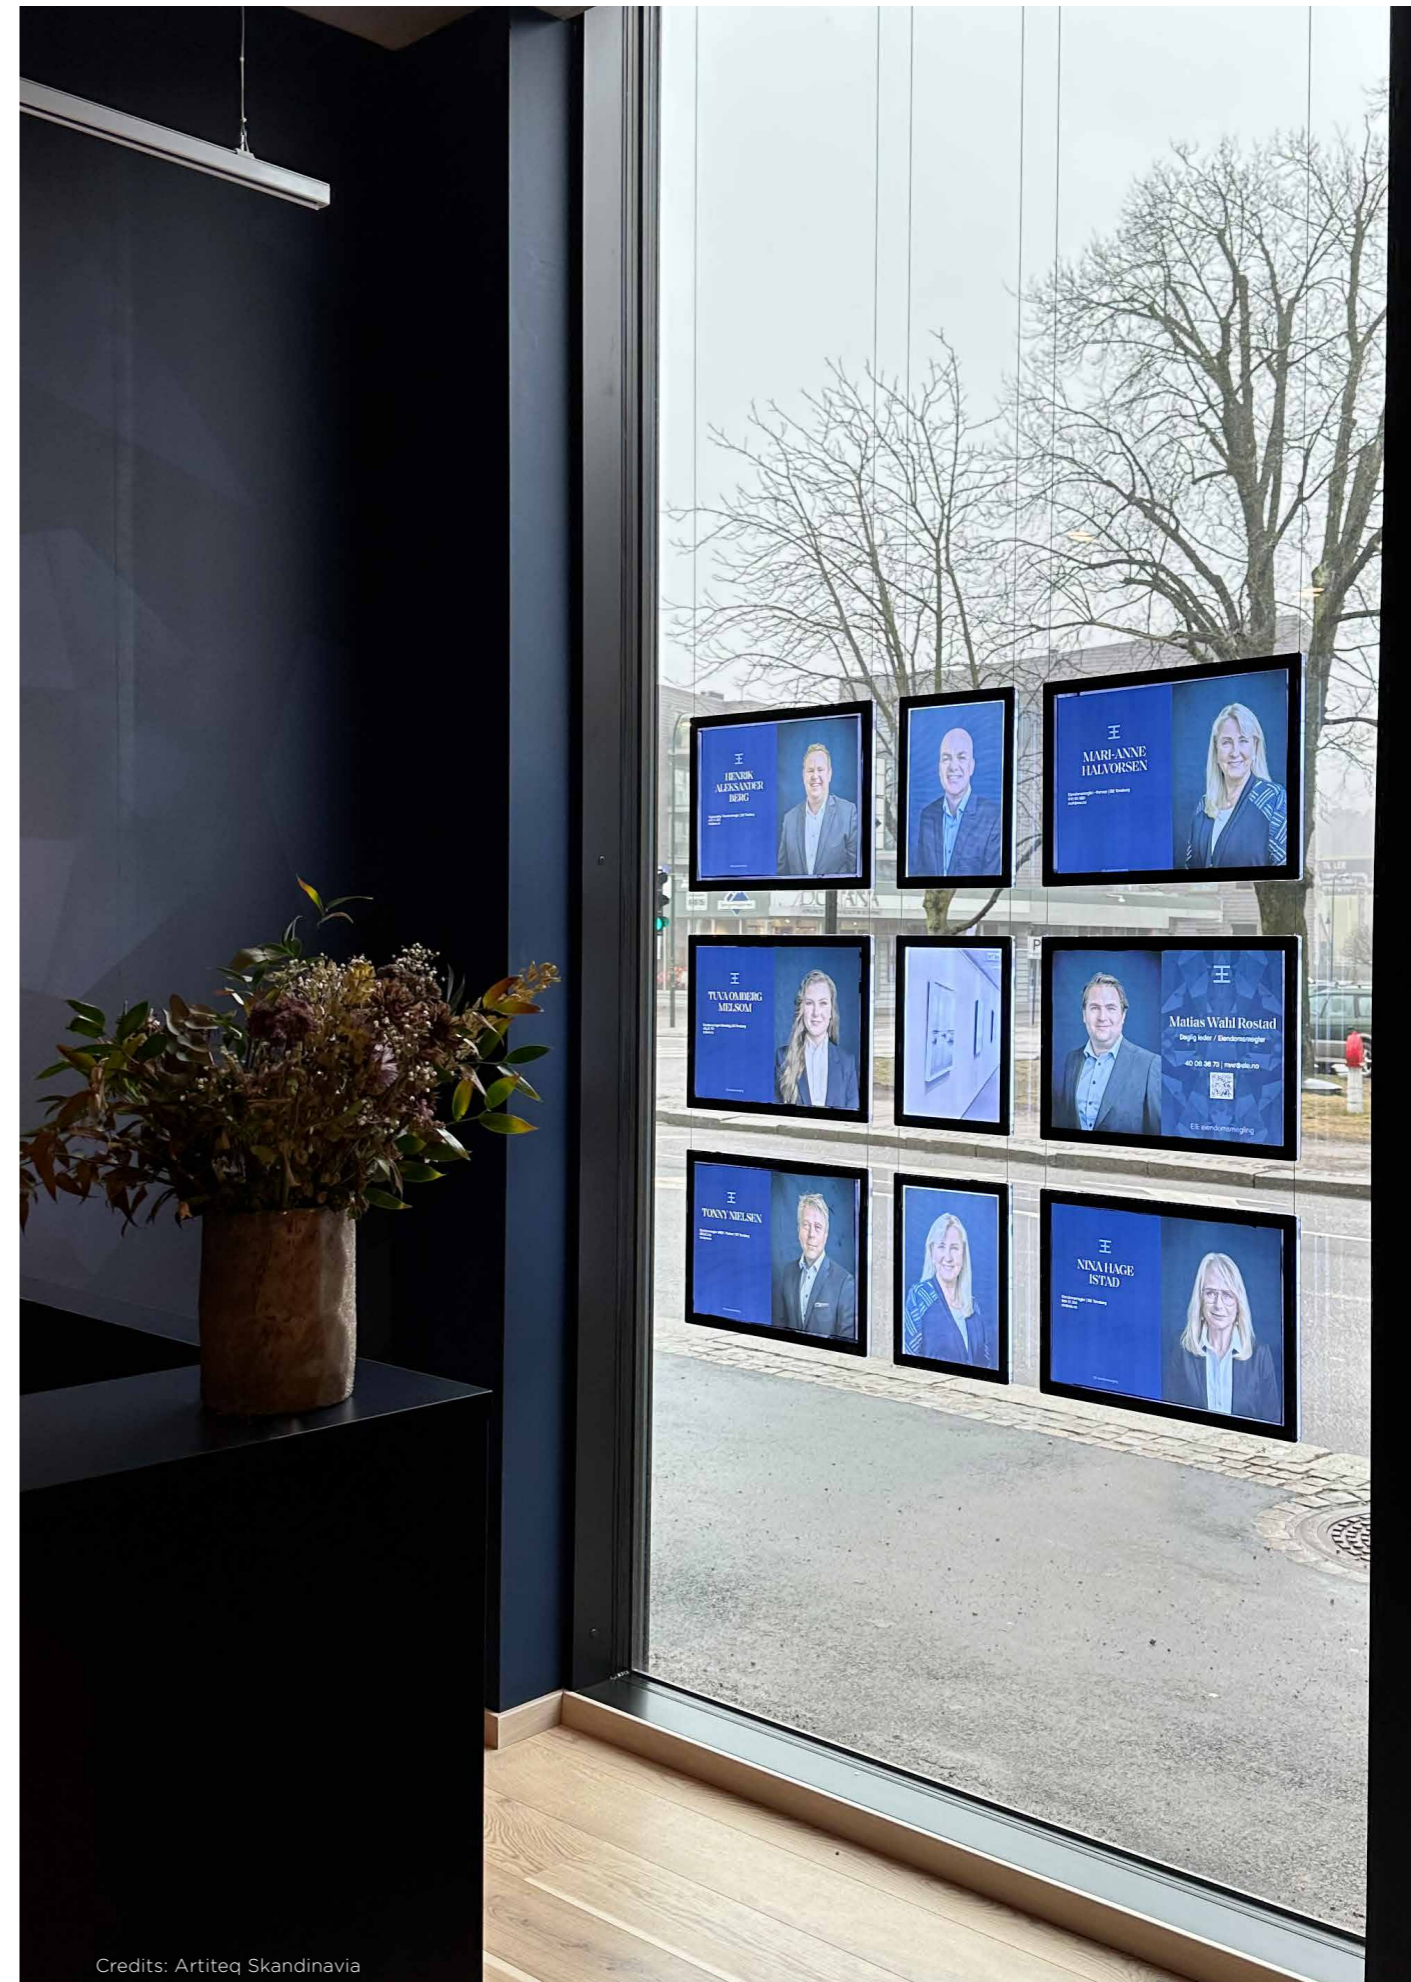

# TENSION SET WIRE

For hanging drawings, posters, crafts, garlands or decorations horizontally, this Tension wire set is the solution. The Tension wire set consists of 300 cm long black steel wire and can be combined with black paper clips in the shape of a water drop or black paper clips. The black steel wire is magnetic - choose fun magnets to hang the drawings that way. Attach the wall mount to the wall at the desired height and tension the steel wire. Perfect for the classroom or school hallways!