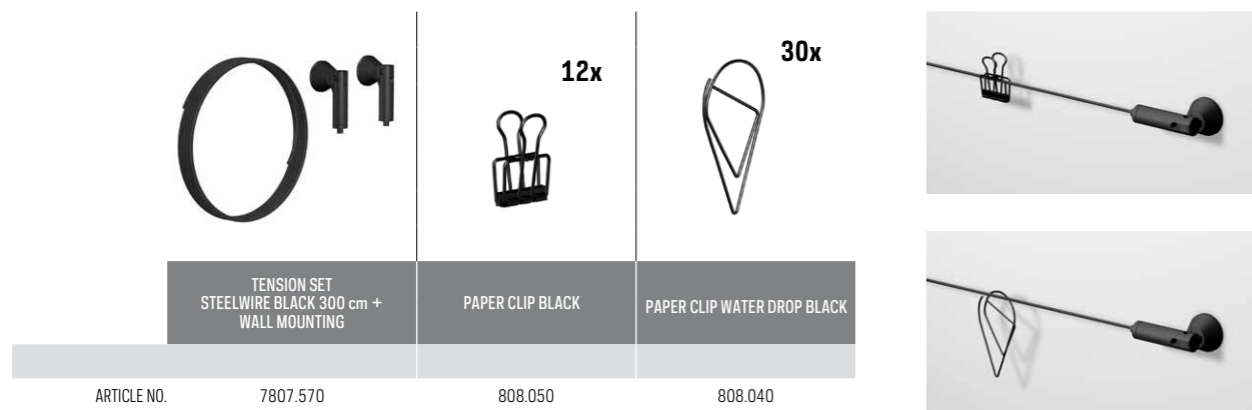

# TENSION SET WIRE

For hanging drawings, posters, crafts, garlands or decorations horizontally, this Tension wire set is the solution. The Tension wire set consists of 300 cm long black steel wire and can be combined with black paper clips in the shape of a water drop or black paper clips. The black steel wire is magnetic - choose fun magnets to hang the drawings that way. Attach the wall mount to the wall at the desired height and tension the steel wire. Perfect for the classroom or school hallways!