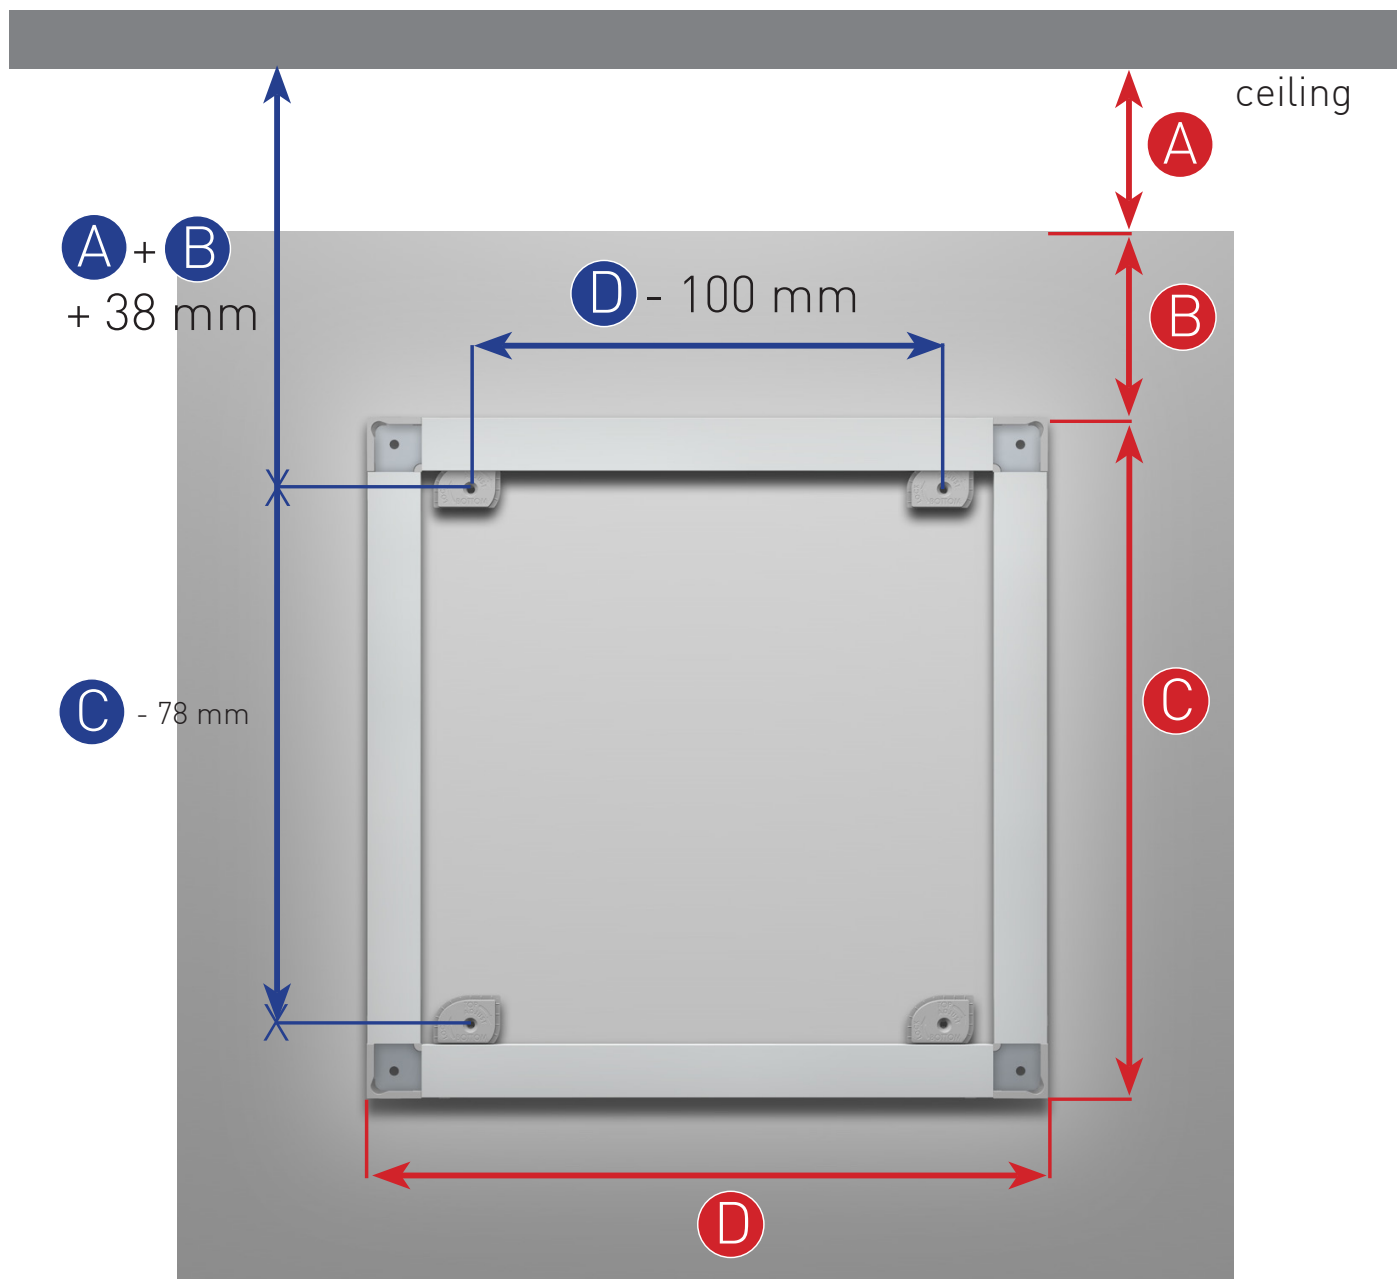

ARTITEQ BACK FRAME HANGING SYSTEM - secured

FLEXIBLE
SAFE
STRONG