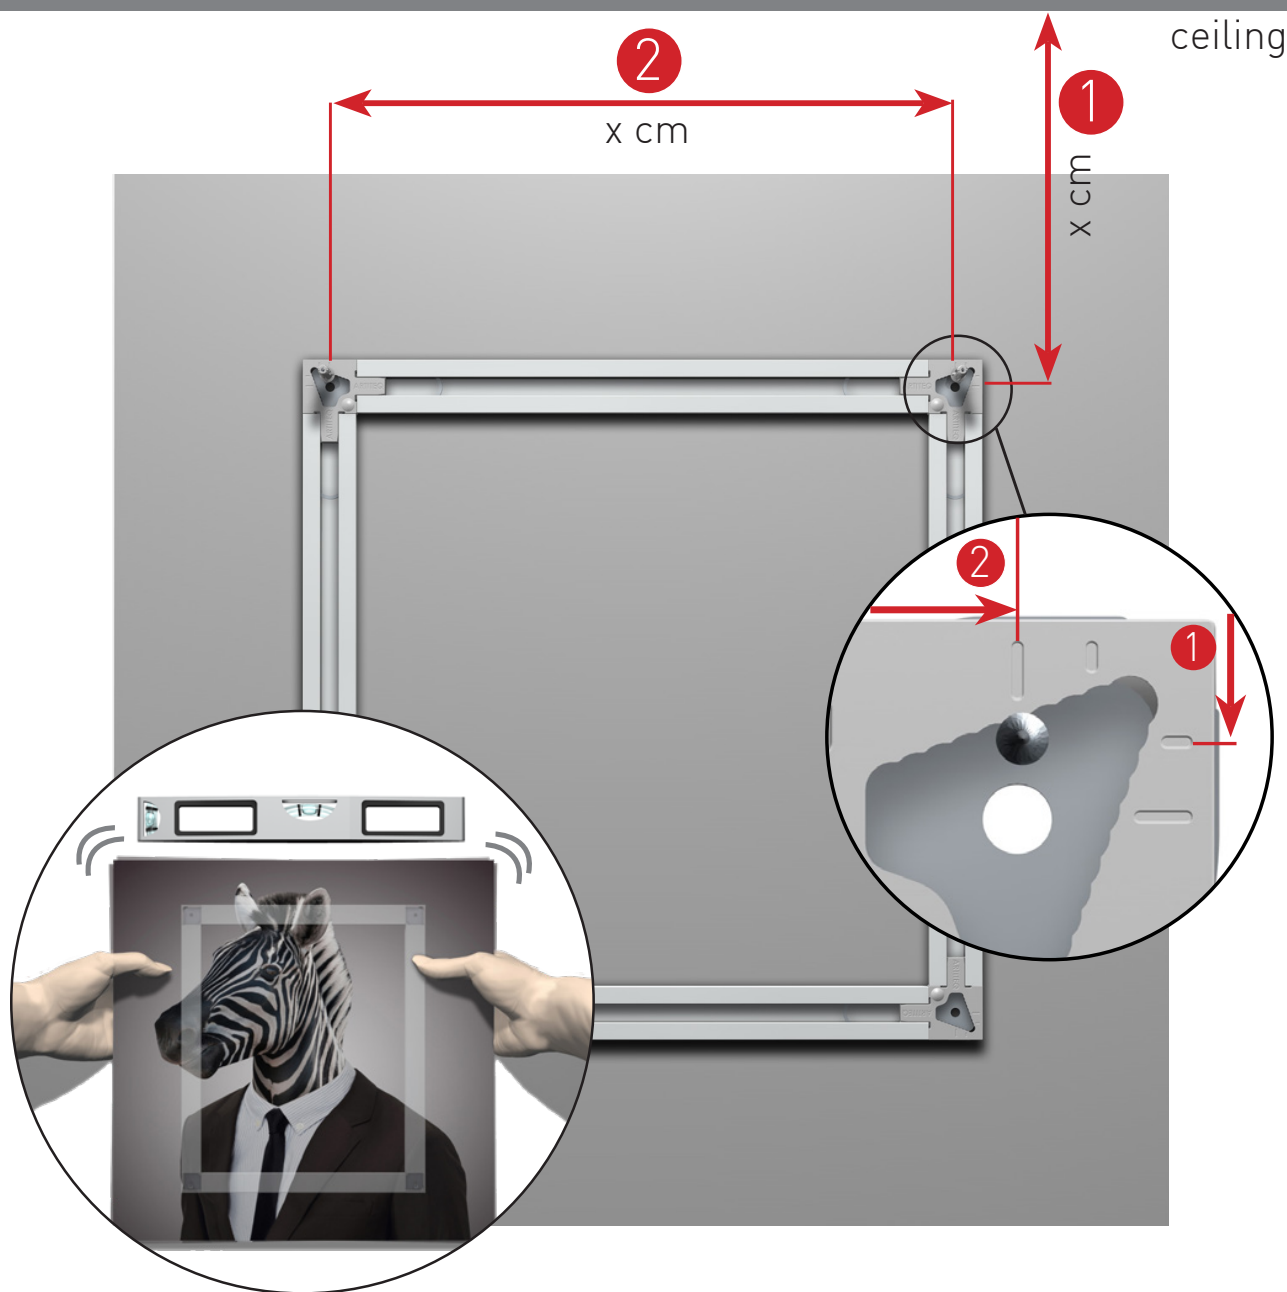

ARTITEQ BACK FRAME HANGING SYSTEM - fixed

FLEXIBLE
SAFE
STRONG