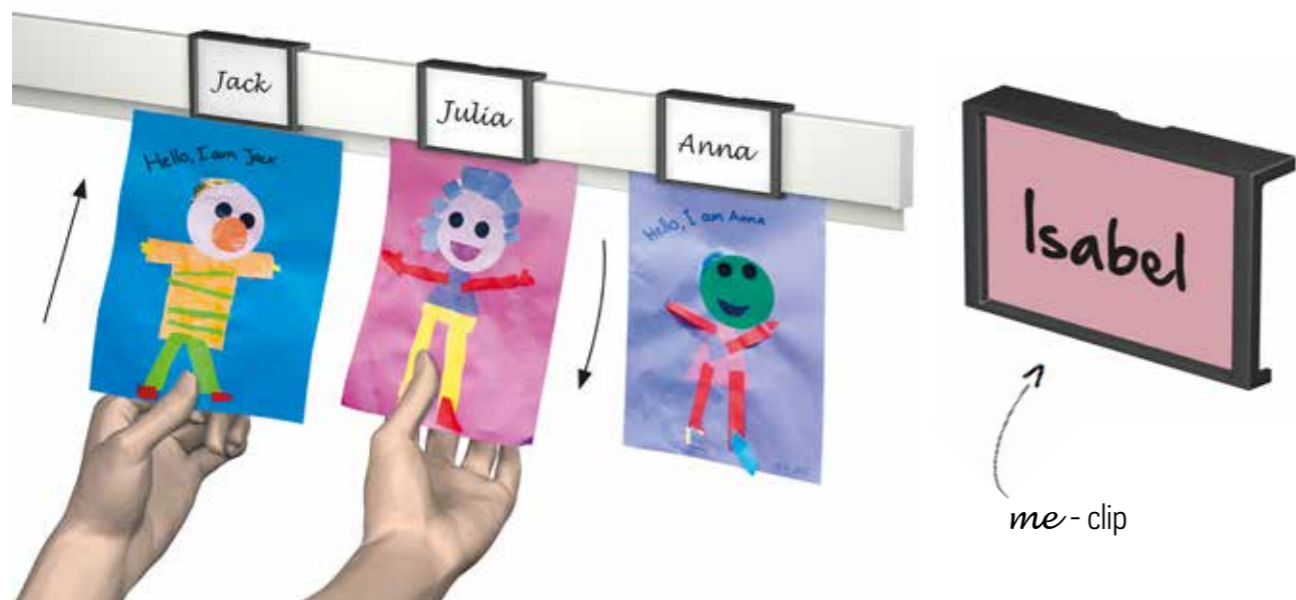

2017
NEW PRODUCTS

DISPLAY SYSTEMS
INFO RAIL *me*

NEW