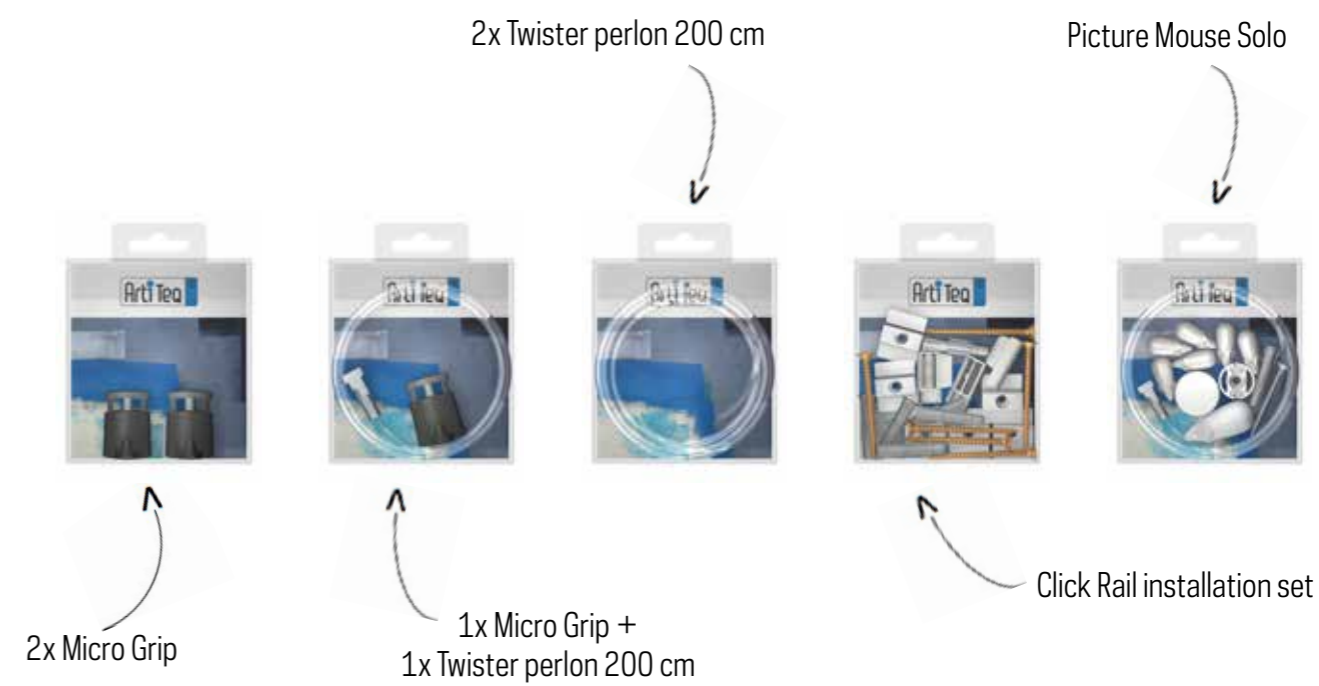

RETAIL PACKAGINGS DISPLAY HANGING SOLUTIONS

NEW