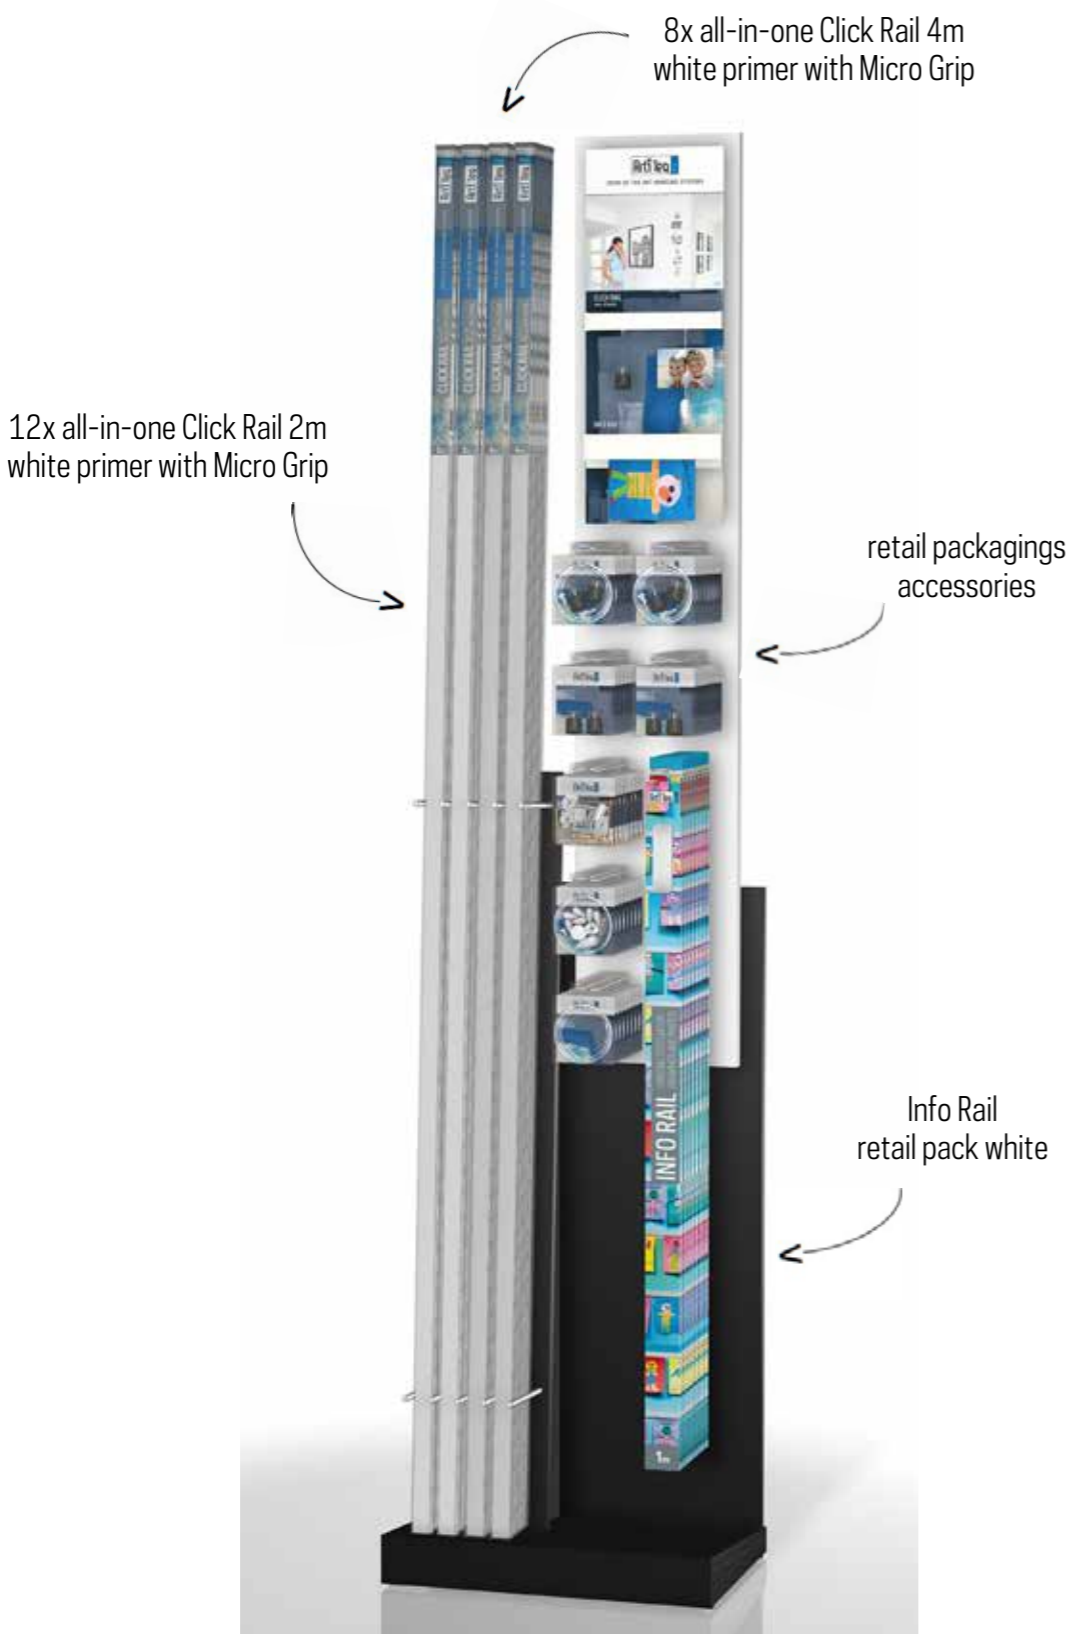

NEW

SOLO HANGING SYSTEMS  
MAGNETIC COAT HANGERS

INFO RAIL *me*

2017  
NEW  
PRODUCTS

SALES SUPPORT

DISPLAY HANGING SOLUTIONS MICRO GRIP

NEW

2017  
NEW  
PRODUCTS

ALL-IN-ONE KITS

RETAIL PACKAGINGS DISPLAY HANGING SOLUTIONS

NEW

**2017**  
**NEW PRODUCTS**

DISPLAY SYSTEMS

**INFO RAIL RETAIL PACK**

**NEW**

1m Info Rail in new retail packaging

SALES SUPPORT

**DISPLAY INFO RAIL RETAIL PACK**

**NEW**

42x130 cm wall display

12x Info Rail retail pack white

12x Info Rail retail pack alu

**2017**  
**NEW PRODUCTS**

SALES SUPPORT

**DEMOBOARDS**

**NEW**

50x130 cm available for:

- Click Rail/Click Rail Pro
- Combi Rail Pro Light
- Contour Rail/Stopper Set
- Classic Rail/Classic Rail+ Deco rail
- Top Rail/Art Strip
- Top Rail/Ceiling Strip
- Shadowline drywall/masonry
- Display It
- Magnetic Solutions
- Picture Mouse Solo/Display It Solo Set
- Whiteboardset/Wall Hooks
- Loop Hanger
- Info Rail/Info Rail Colour/Info Rail *me*
- Click Frames/Poster Snap