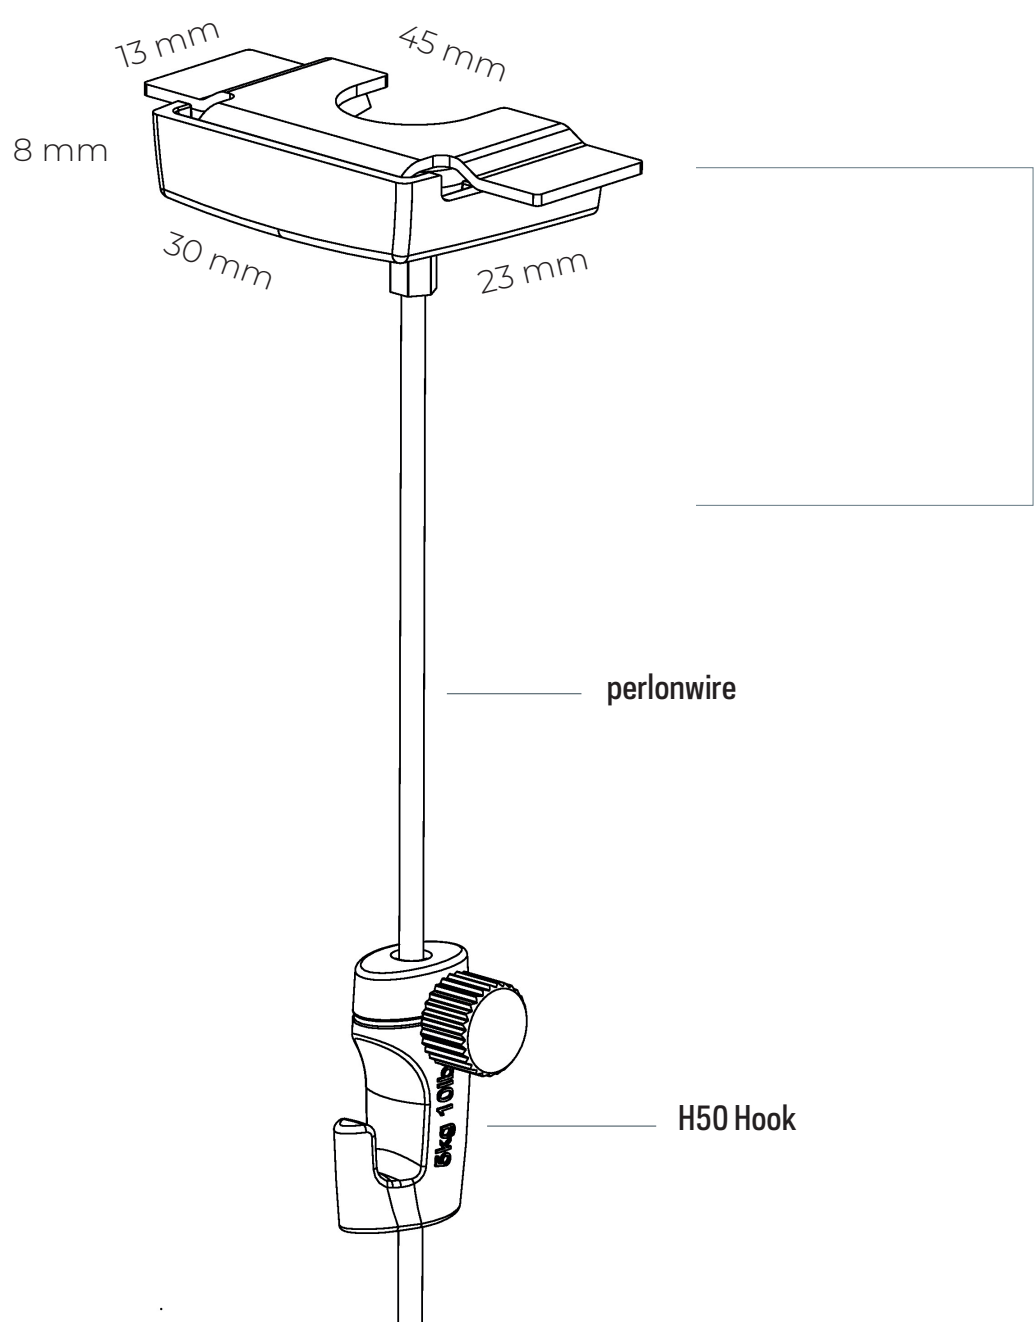

DROP CEILING CLIPPHANGER

 **4-5**
kg

Installation video