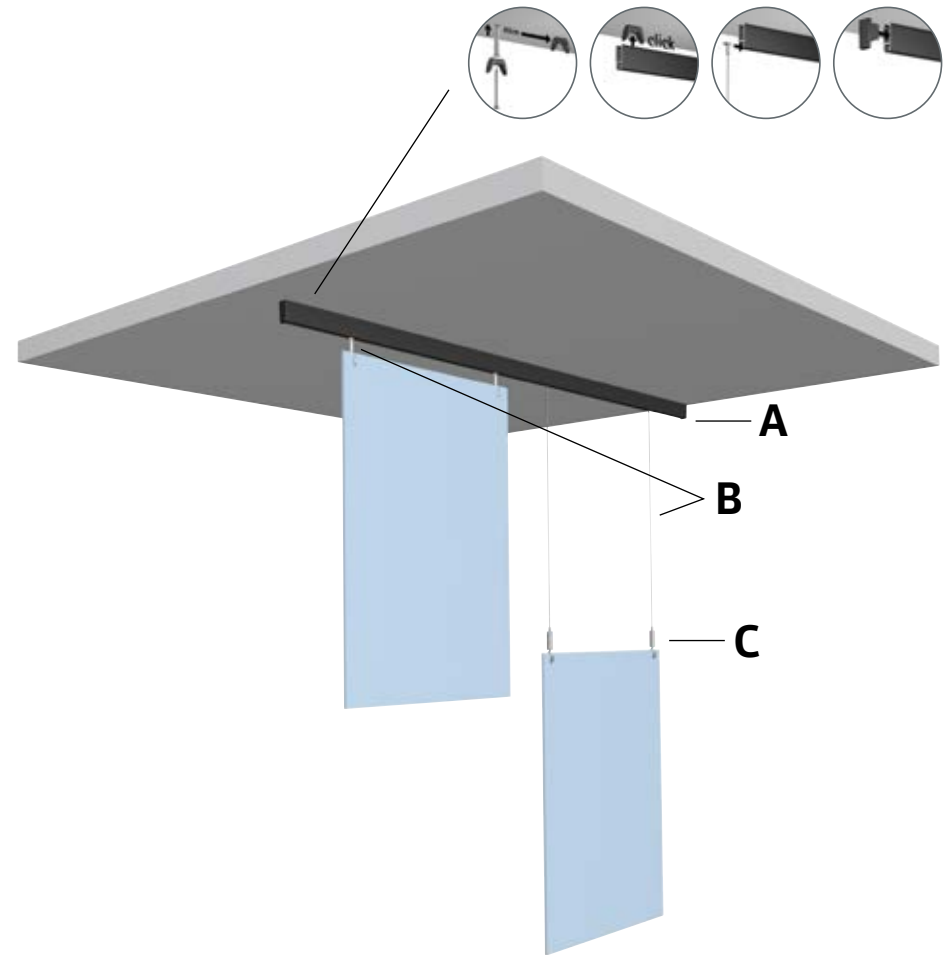

XPO RAIL

A	A
XPO rail 200 cm black	XPO rail 200 cm white primer
05.15201	05.15200

A						
End cap XPO rail black	End cap XPO rail white	Clip click&connect XPO rail	Fischer duopower 5 x 25 5 mm	Screw 3,5 x 40 mm	Fastener kit XPO rail white 200 cm	Fastener kit XPO rail black/alu 200 cm
05.15030	05.15020	05.15010	9.4934	9.4945	5092	5093

B	B1	B2	B3
Steelwire + slider 1,2 mm 300 cm black	Steelwire + slider 1,2 mm 300 cm nickel	Twister hook	
7807.200	7807.210	9.4510	

C	C1	C3	C4	C5	C6	C7
Steelwire hook auto grip 1,2 mm st01bl	Steelwire hook auto grip 1,2 mm st02ni	Steelwire hook auto grip 1,2 mm st03ni	Steelwire clamphook auto grip 1,2 mm stc01ni	Steelwire hook auto grip 1,2 mm std01ni nickel	Steelwire hook auto grip 1,2 mm std01bl black	
7807.010	7807.030	7807.040	7807.050	7807.080	7807.070	

* CONTENT FASTENER KIT

		Number 200 cm
05.15010	Clip XPO rail	6x
9.4934	Plug fischer 5 mm	6x
9.4945	Screw tbv plug fischer 5 mm	6x
05.15020 / 05.15030	End cap xpo rail white/black	2x
2639	Instruction	1x

COMBINATION SHOWN:

A + B3
A + B2 + C3

POSSIBLE COMBINATIONS:

A + B1/B2 + C1/C3/C4/C5/C6/C7
A + B3