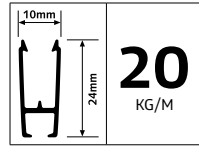

XPO RAIL

A	A
XPO rail 200 cm black	XPO rail 200 cm white primer
05.15201	05.15200