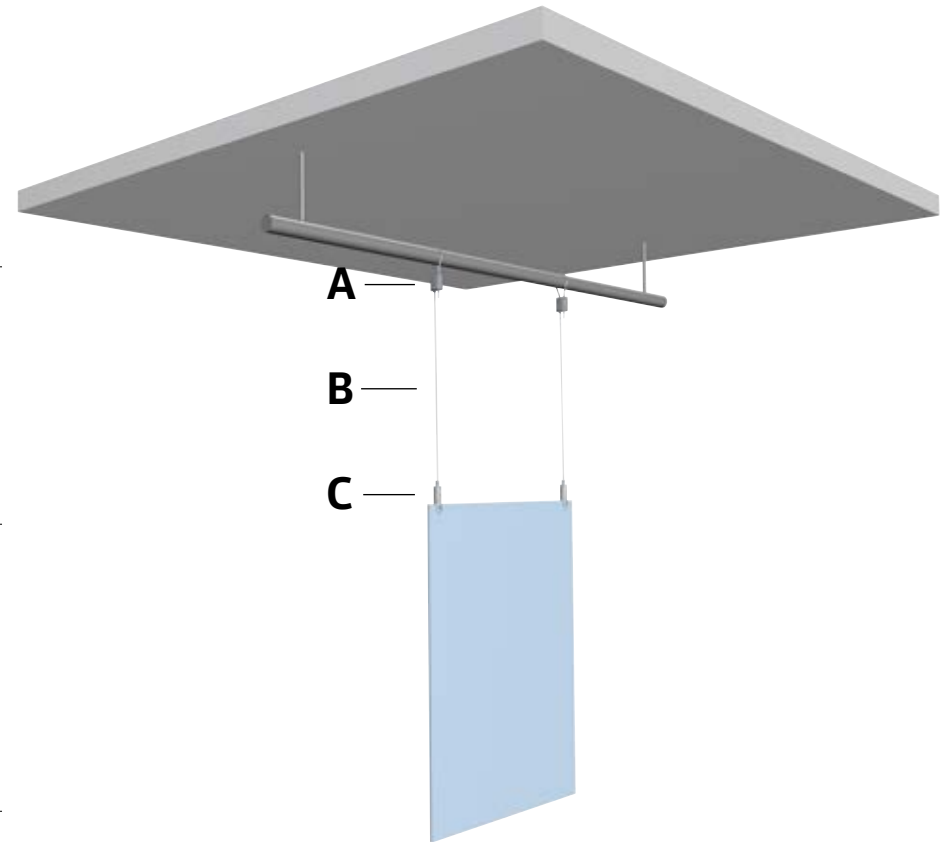

COMBINATION SHOWN: A + B1 + C5

POSSIBLE COMBINATIONS: A + B1/B2 + C1/C3/C4/C5/C6/C7