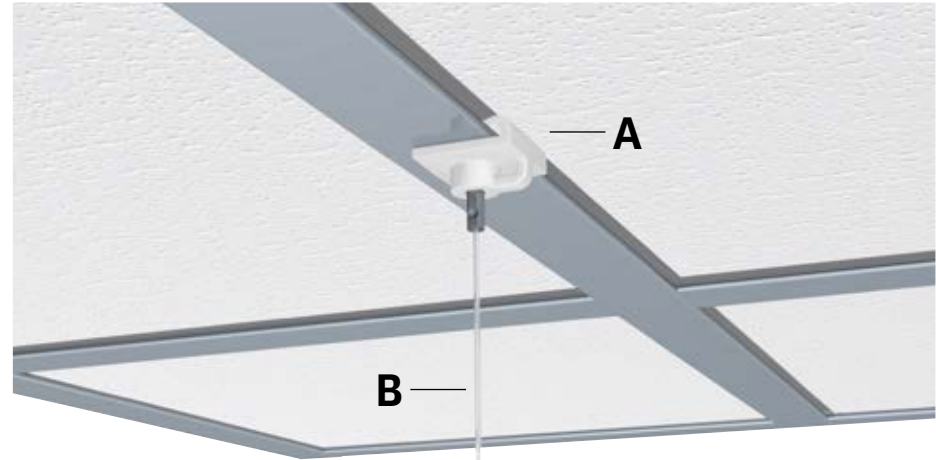

RECESSED CEILING CLIP

A

A1	A2
Recessed ceiling clip eco white (max. 1 kg)	Recessed ceiling clip eco black (max. 1 kg)
7807.125	7807.126

B

B1	B2	B3	B4
Twister 1 mm Perlon	Twister 2 mm Perlon	Slider economy 2 mm Perlon	Perlonwire 2 mm spool
30.21150 | 150 cm	09.23100 | 100 cm	9.4424 | 100 cm	9.4404 | 100 cm
30.21200 | 200 cm	09.23150 | 150 cm	9.4425 | 150 cm	9.4421S | 500 cm
30.21300 | 300 cm	09.23200 | 200 cm	9.4426 | 200 cm	Wire clamp 2 mm alu
	09.23250 | 250 cm	9.4427 | 250 cm	9.4431
	09.23300 | 300 cm	9.4428 | 300 cm	
	09.23500 | 500 cm		

C

C1	C2
Auto grip	Mini hook
30.41100	9.4205

COMBINATION SHOWN: A1 + B2 + C2

POSSIBLE COMBINATIONS:
A1 + B3 + C2
A1 + B2 + C2
A1 + B1 + C1
A1 + B4 + C2