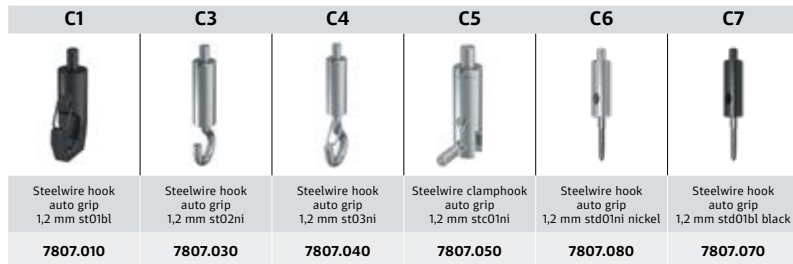

# CEILING SLANTED WALLS

**A**

**B**

**C**

\* Cable cutter 7807.900 available for use with steelwire 7 x 7 1,2 mm.

**COMBINATION SHOWN:**

A2 + B2 + C1

**POSSIBLE COMBINATIONS:**