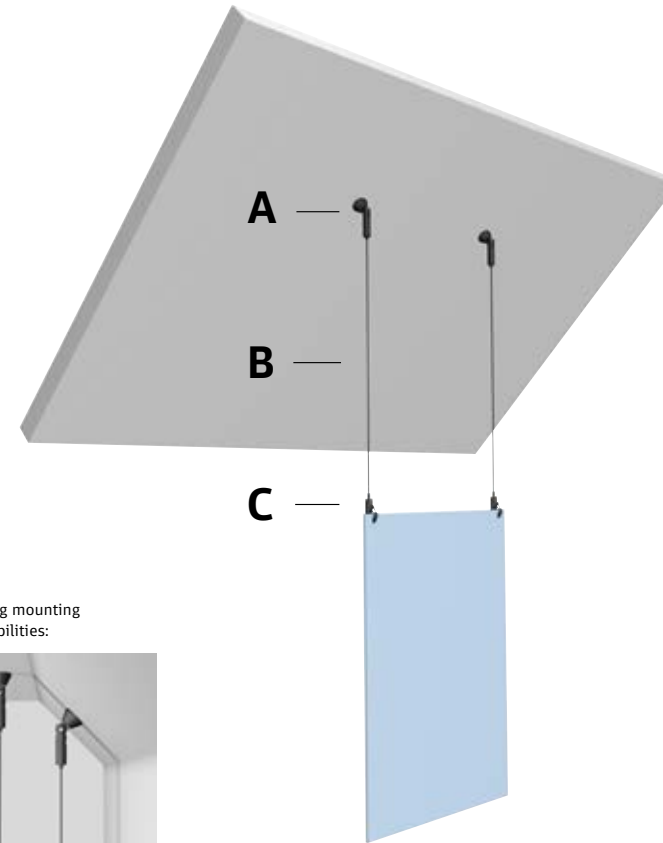

# CEILING SLANTED WALLS

**A**

**B**

**C**

\* Cable cutter 7807.900 available for use with steelwire 7 x 7 1,2 mm.

**COMBINATION SHOWN:**

A2 + B2 + C1

**POSSIBLE COMBINATIONS:**