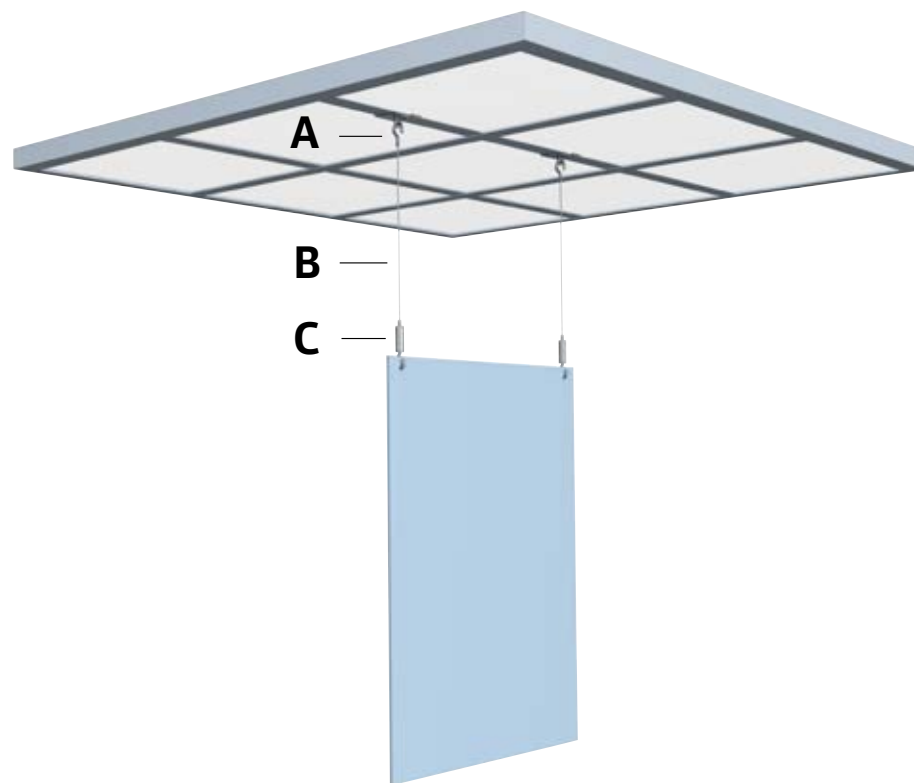

RECESSED CEILING

A	A1	A2	A3
	Recessed ceiling clip 24 mm	Recessed ceiling clip 24 mm + suspension auto grip 1,2 mm	Recessed ceiling clip black 24 mm
	7807.120	7807.130	7807.121

B	B1	B2	B3
	Steelwire + hook 1,2 mm 300 cm	Steelwire 7 x 7 1,2 mm 10 m*	Steelwire black 7 x 7 1,2 mm 3 m*
	7807.310	7807.350	7807.360

C	C1	C3	C4	C5	C6	C7
	Steelwire hook auto grip 1,2 mm st01bl	Steelwire hook auto grip 1,2 mm st02ni	Steelwire hook auto grip 1,2 mm st03ni	Steelwire clamphook auto grip 1,2 mm stc01ni	Steelwire hook auto grip 1,2 mm std01ni nickel	Steelwire hook auto grip 1,2 mm std01bl black
	7807.010	7807.030	7807.040	7807.050	7807.080	7807.070

D	COMPLETE SET
	Set recessed ceiling 2x steelwire 1,2 mm 300 cm + 2x recessed ceiling clip + 2x steelwire hook
	7807.510

* Cable cutter 7807.900 available for use with steelwire 7 x 7 1,2 mm.

COMBINATION SHOWN:

A1 + B1 + C3

POSSIBLE COMBINATIONS:

A1 + B1 + C1/C3/C4/C5/C6/C7
A2 + B2/B3 + C1/C3/C4/C5/C6/C7