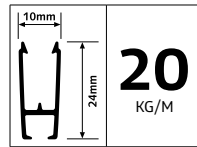

XPO RAIL

A	
XPO rail 200 cm schwarz	XPO rail 200 cm weiss/primer
05.15201	05.15200