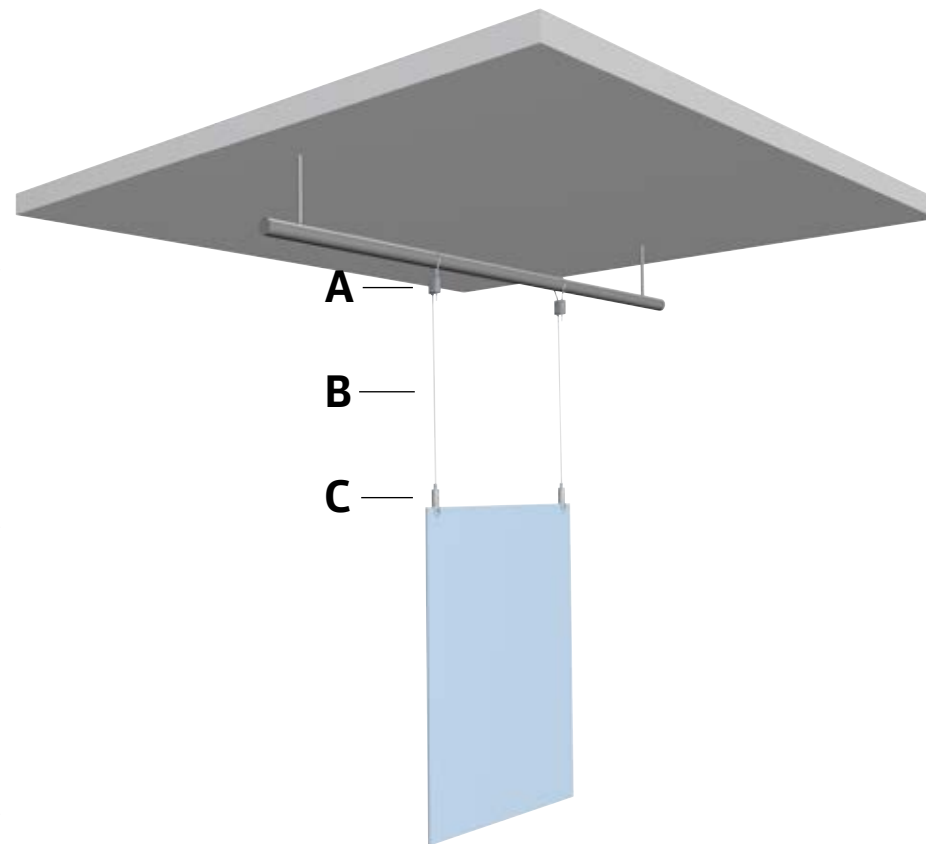

LOOP HANGER

A

A

Loop hanger
1,0 - 1,5 mm

7805.052

B

B1

Fil en acier
7 x 7 1,2 mm 10 m*

7807.350

B2

Fil en acier noir
7 x 7 1,2 mm 3 m*

7807.360

C

C1

Crochet auto bloquant fil en acier
1,2 mm st01bl

7807.010

C3

Crochet auto bloquant fil en acier
1,2 mm st02ni

7807.030

C4

Crochet auto bloquant fil en acier
1,2 mm st03ni

7807.040

C5

7807.050

C6

7807.080

C7

Crochet auto bloquant fil en acier
1,2 mm std01bl

7807.070

D

KIT COMPLET 1

Kit de suspension
Loop hanger +
crochet 300 cm

7840.300

KIT COMPLET 1

Kit de suspension
Loop hanger +
oeillet 300 cm

7840.310

KITS DE
SUSPENSION
COMPLETS

1

2

A

B

C

COMBINAISON AFFICHÉE: A + B1 + C5

COMBINAISONS POSSIBLES: A + B1/B2 + C1/C3/C4/C5/C6/C7

* Coupe-câble 7807.900 disponible pour utilisation avec fil en acier 7 x 7 1,2 mm.