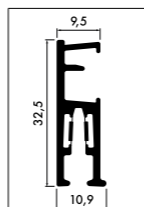

wall hanging systems modern LED
ILLUME DUO RAIL

60
kg p/m

5
YEAR
WARRANTY